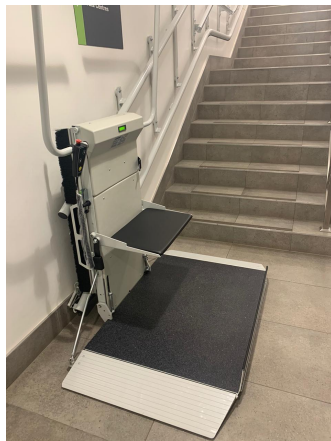

**OMEGA IN
JOHANNESBURG**

**CIBES A5000 IN
RANDBURG**

Platform Lift Cibes
A5000 is a smart and
adaptable lift solution

CIBES platform, most cost effective way of making an existing office accessible, no pit required, no headroom, no motor room just high quality and robust accessibility.

Platform stairlifts are very practical on stairways. They can transport wheelchairs or people sitting on the folding chair. This product also allows the user to carry goods such as groceries along with the user on the platform.