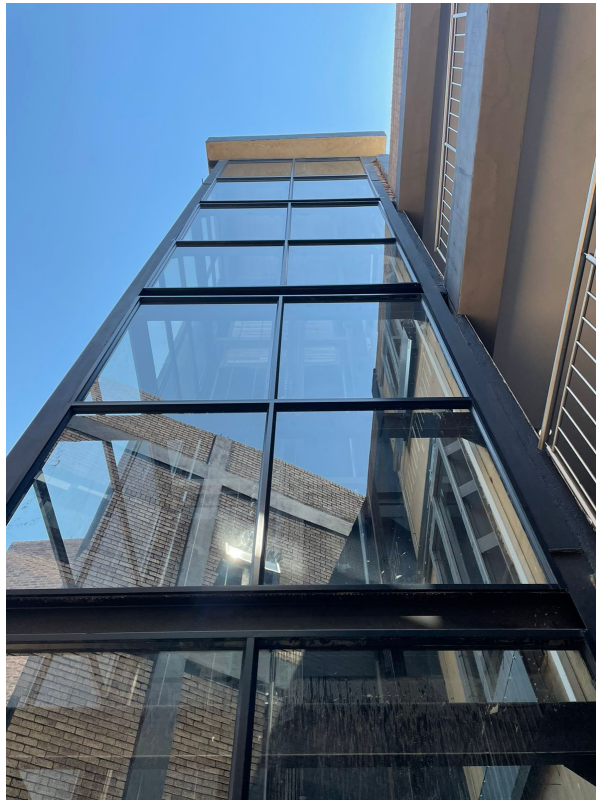

## **2000KG RETAIL PANORAMIC LIFT BY JESSEN LIFTS**

**5 STOPS - 2000KG  
DOPPLER LIFT**

**PANORAMIC LIFT  
WITH GLASS**

---

**NEED AN ACCESSIBLE LIFT, PASSENGER LIFT OR GOODS HOIST,  
CONTACT OUR SALES TEAM BELOW**